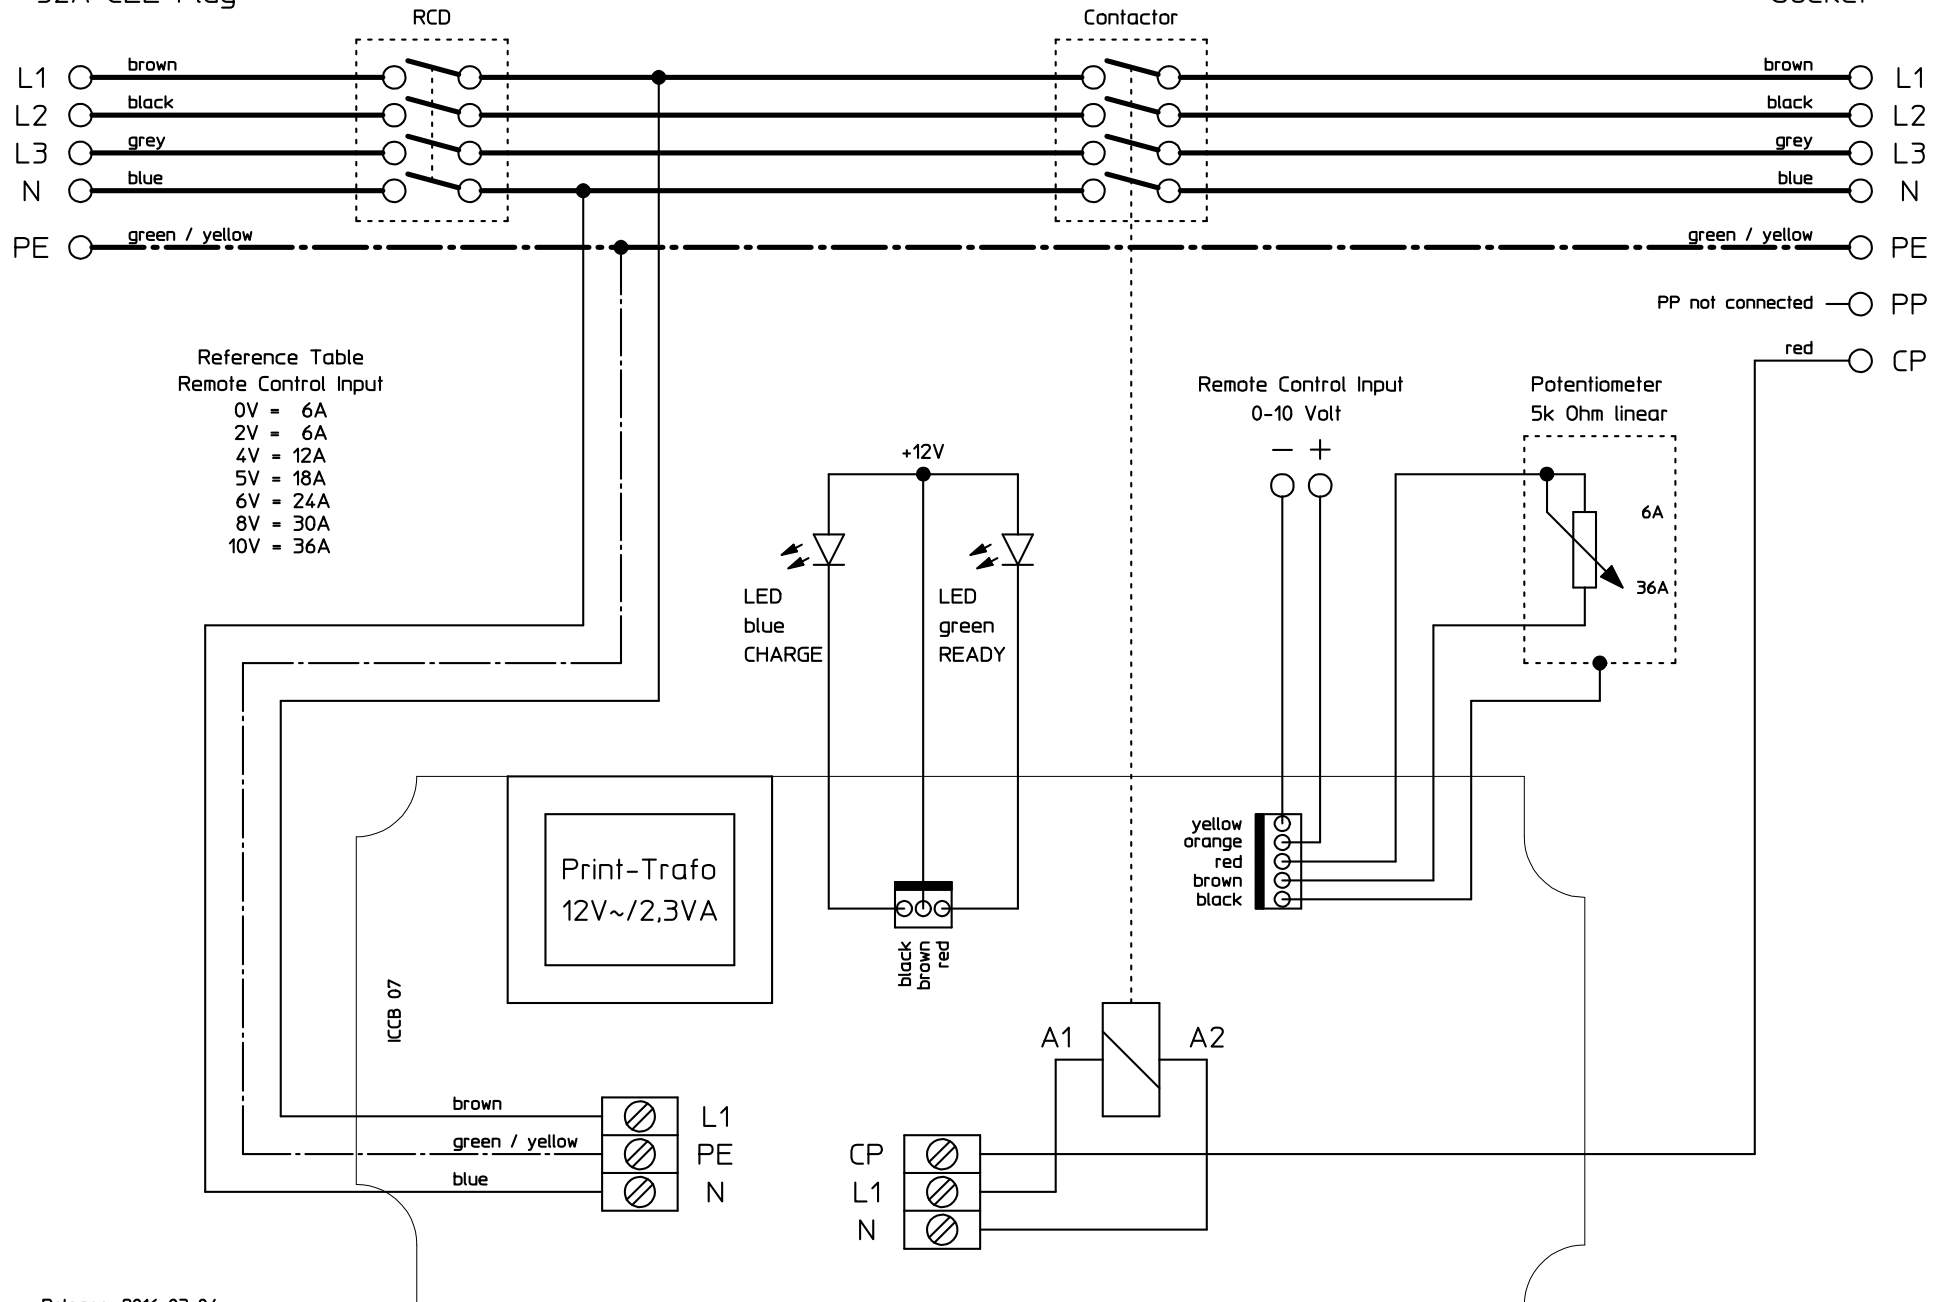

32A ICC-Box (Three Phase)

Input:
3 x 230V~/50Hz
32A-CEE-Plug

Output:
E-Mobility
Type 2
Socket

Reference Table
Remote Control Input

0V	=	6A
2V	=	6A
4V	=	12A
5V	=	18A
6V	=	24A
8V	=	30A
10V	=	36A